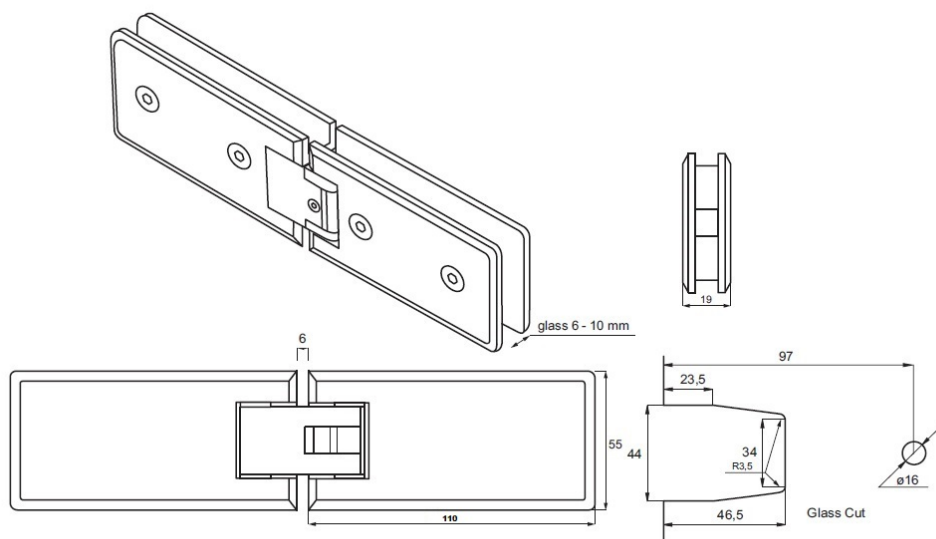

PRODUCT SHEET

Description:

Shower Hinge "Linz", 180DG, SS-Look, Glass/Glass, 6-10mm Glass Thickness, W/15DG Angle Adjustment Function & 15DG, Return Function, Brass Material, Rectangular Shape, W/Chamfered Edges

Item number:

15.26.747-5

Units	Box	Carton	HS Code	Barcode
Pcs.	1	20	8302100090	
				5704866505192

SISO A/S

Mileparken 11
DK-2740 Skovlunde
Denmark
VAT: DK 24786013

Phone +45 45 830 900

www.siso.dk
siso@siso.dk

Danske Bank
Nytorv Branch
Copenhagen
SWIFT: DABADKKK

Account no.
4180 3112 112936
IBAN Account
DK7230003112112936